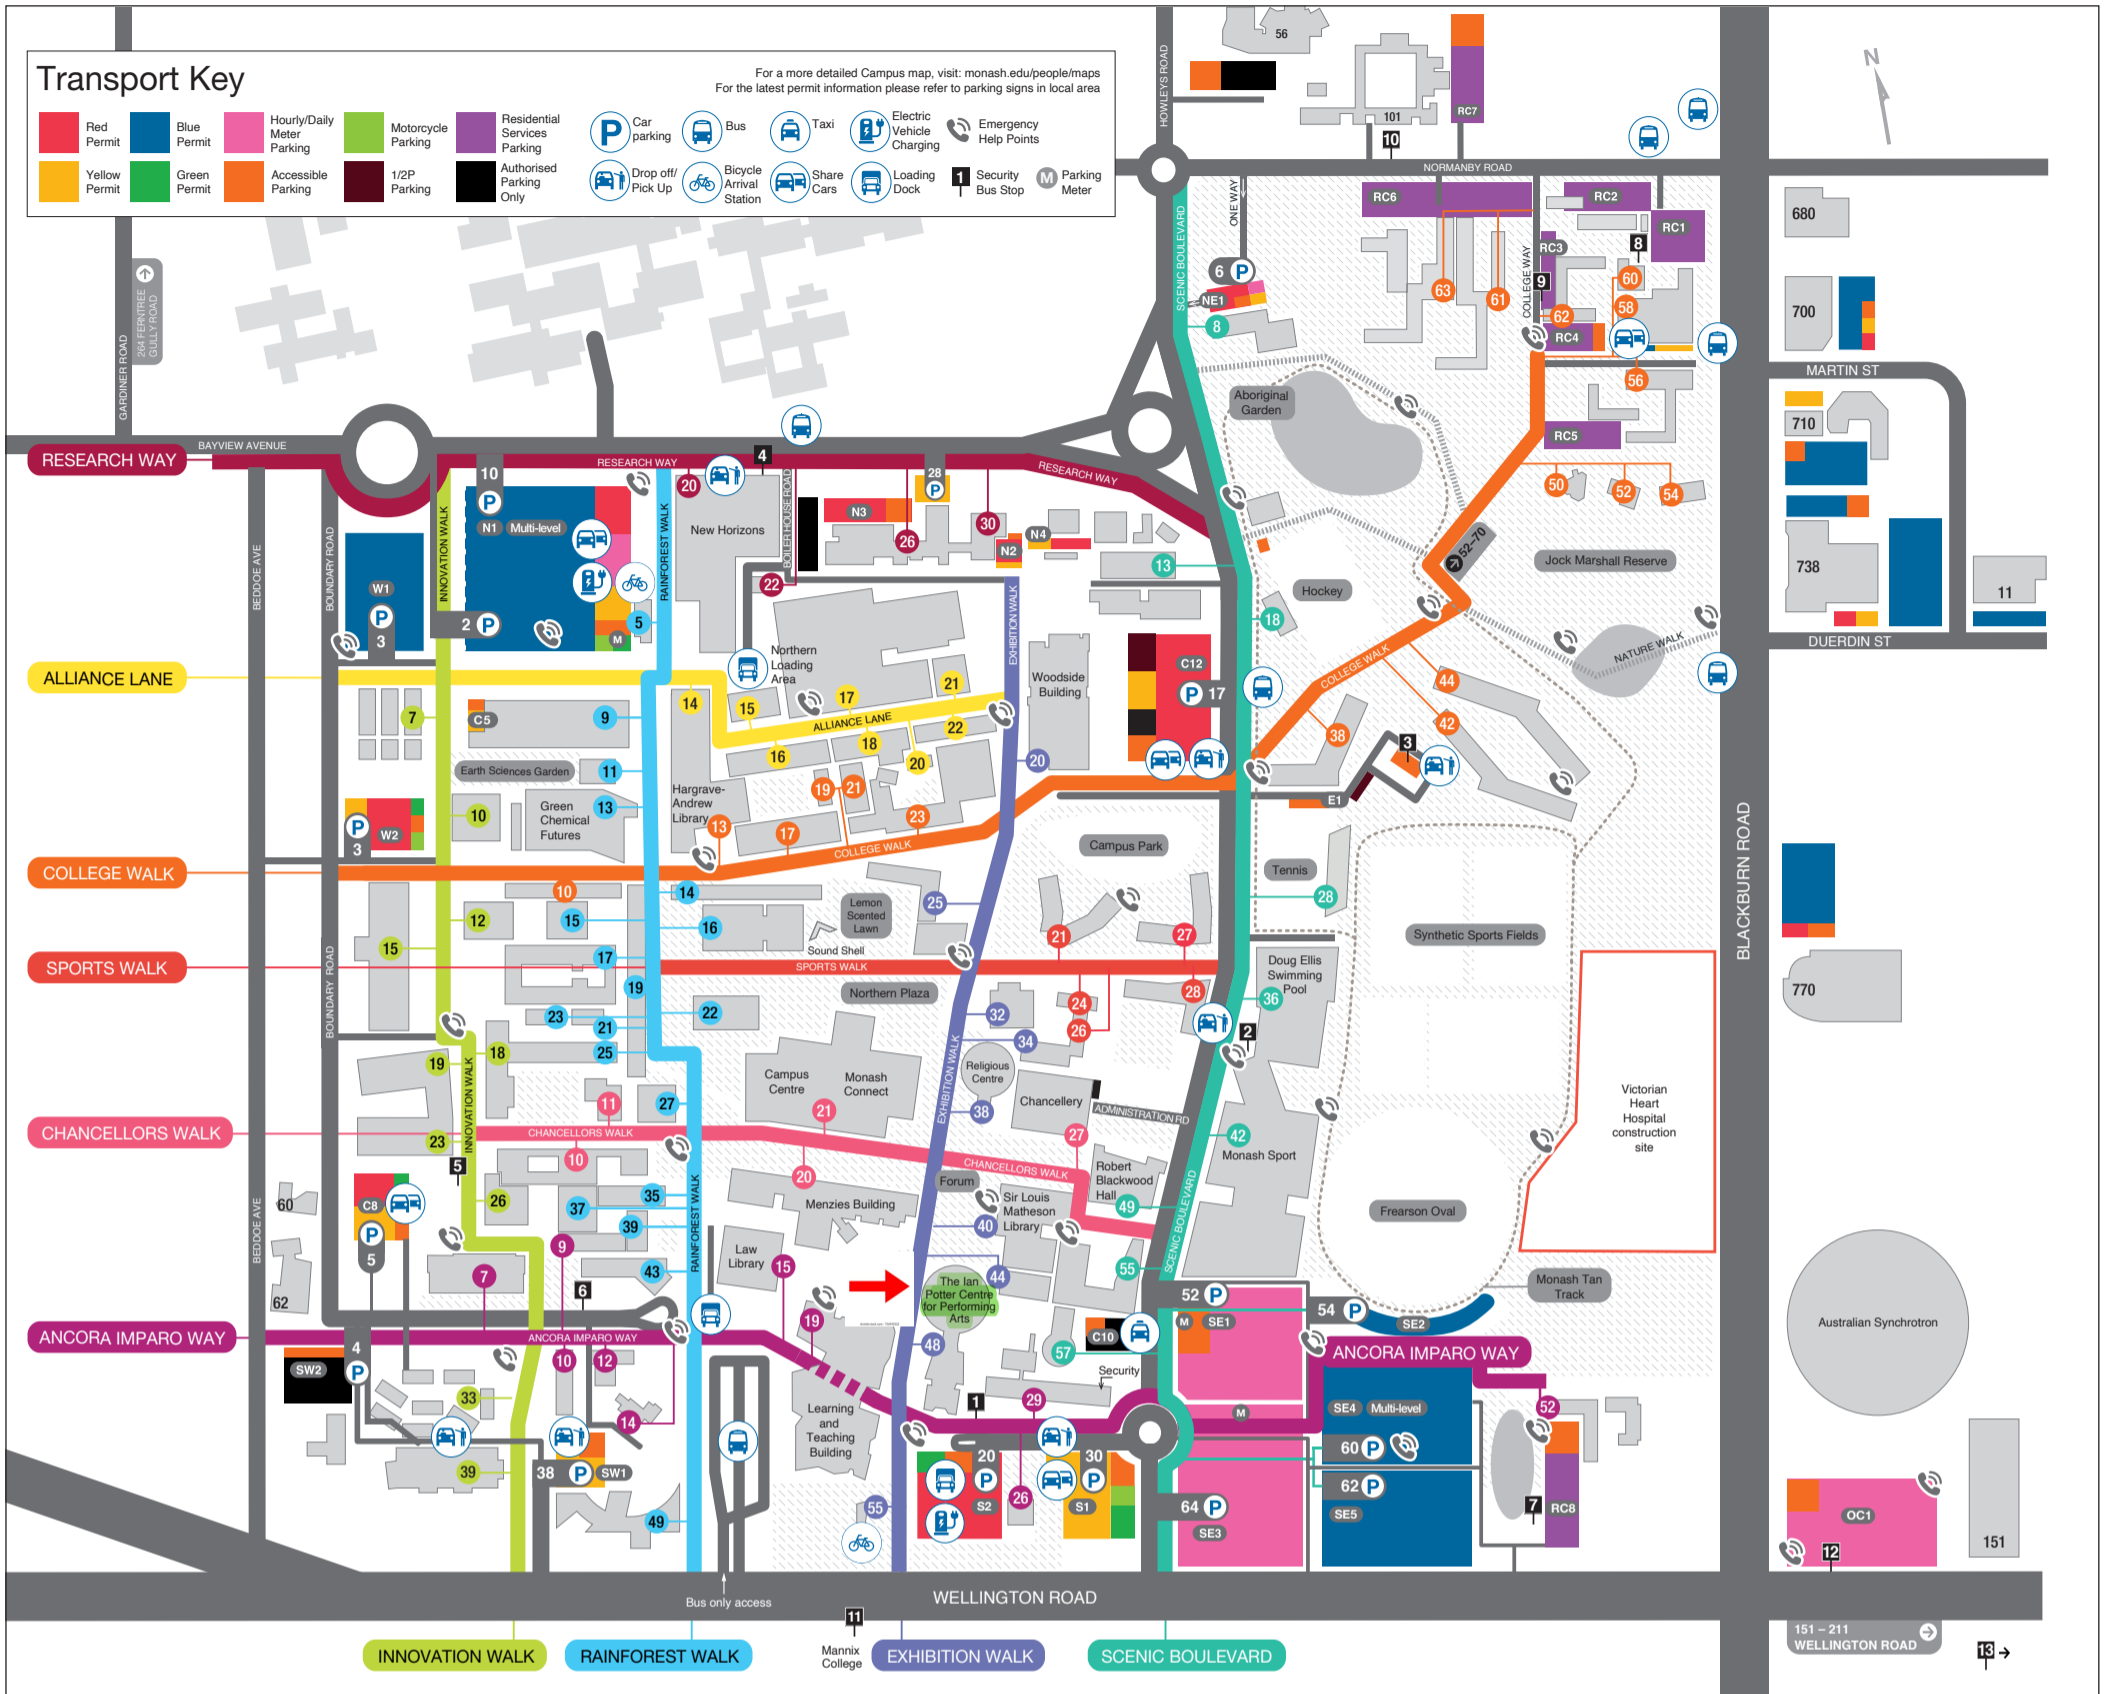

Monash University Clayton campus

Parking	Address
North-West Car Parks (enter via Gardiner Road and Bayview Avenue)	
Central Five (C5)	4 Innovation Walk
North One Multi-level – Ground level (N1)	10 Research Way
North One Multi-level – Upper levels (N1)	2 Innovation Walk
North Two (N2)	30 Research Way
North Three (N3)	28 Research Way
West One (W1)	3 Alliance Lane
West Two (W2)	3 College Walk
South-West Car Parks	
Central Eight (C8)	5 Ancora Imparo Way
South-west One (SW1)	38 Innovation Walk
South-west Two (SW2)	4 Ancora Imparo Way
North-East Car Parks (enter via Howleys Road and Normanby Road)	
Central Twelve (C12)	17 Scenic Boulevard
East One (E1)	Scenic Boulevard
North Four (N4)	32 Research Way
North-east One (NE1)	6 Scenic Boulevard
North-east Two (NE2)	Residential Carpark 6
North-east Three (NE3)	Residential Carpark 7
North-east Four (NE4)	Residential Carpark 3
North-east Five (NE5)	Residential Carpark 2
North-east Six (NE6)	Residential Carpark 1
North-east Seven (NE7)	Residential Carpark 4
North-east Eight (NE8)	Residential Carpark 5
South-East Car Parks (enter via Wellington Road)	
Chancellery Underground (96)	Administration Road
South Two Underground (S2) (91)	20 Ancora Imparo Way
South One (S1)	30 Ancora Imparo Way
South-east One (SE1)	52 Scenic Boulevard
South-east Two (SE2)	54 Scenic Boulevard
South-east Three (SE3)	64 Scenic Boulevard
South-east Four Multi-level (SE4)	60 Scenic Boulevard
South-east Five (SE5)	62 Scenic Boulevard
South-east Six (SE6)	Residential Carpark 8
Off-Campus Car Parks	
Off-campus One (OC1)	Wellington Road/ Blackburn Road
Drop-off/Pick-up Locations	
North	outside 20 Research Way
C12 car park	17 Scenic Boulevard
E1 car park	outside 42 College Walk
East	Scenic Boulevard, outside 28 Sports Walk
South	30 Ancora Imparo Way
SW1 car park	38 Innovation Walk
Taxis	
Taxi Rank	outside 59 Scenic Boulevard