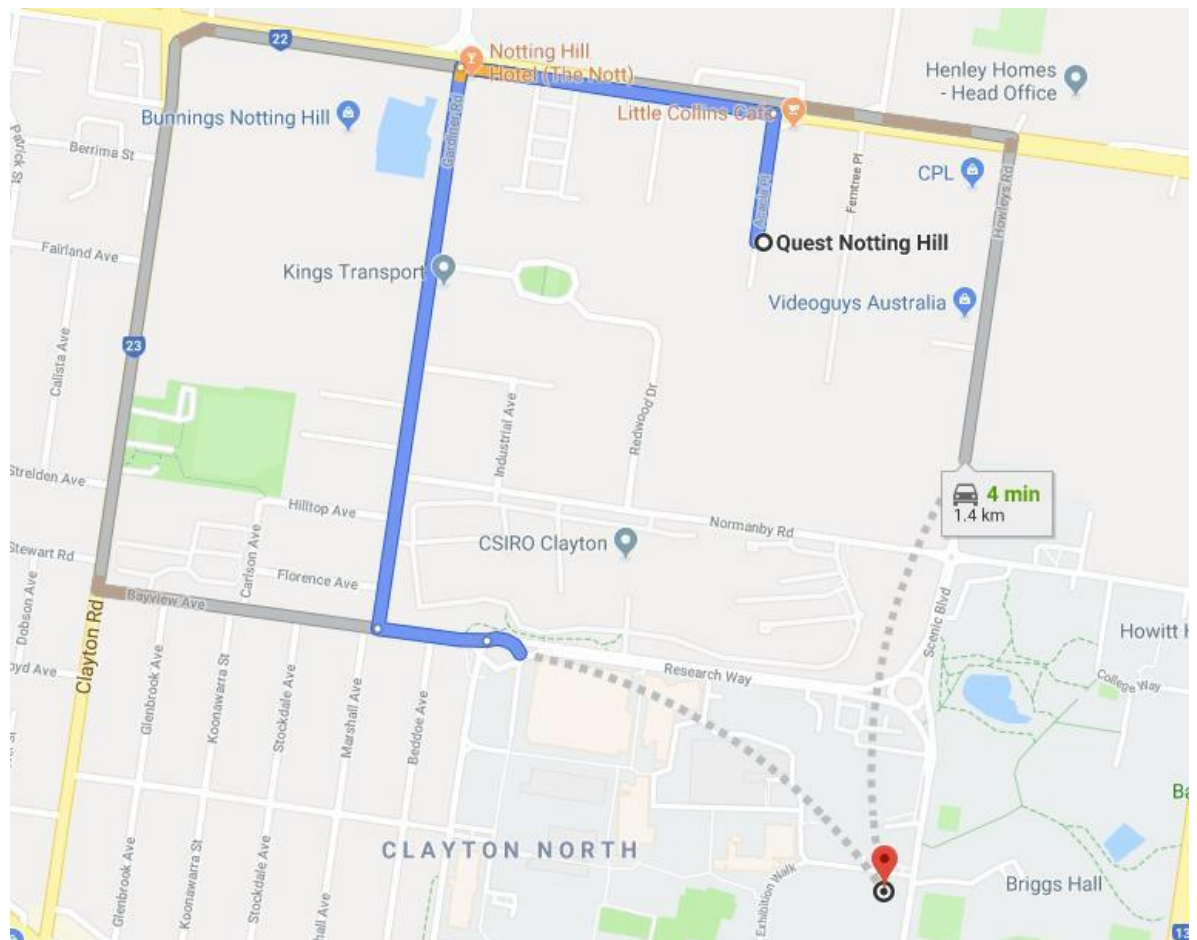

ACCOMMODATION

Parkroyal Monash Melbourne

Location: 872 Blackburn Rd, Clayton VIC 3168

Discount: Please find the link below to the 15% discount accommodation page,

<https://www.panpacific.com/parkroyal/monashuniversity>

Quest Notting Hill is located 1.4 KM from Monash University, Clayton.

Campus Please see the below map:

Complimentary morning Shuttle Bus

Please pre-book at the front desk upon check-in. Hours of operation are between 7.00 – 10.00 AM (please note our capacity is 11 passengers per trip)